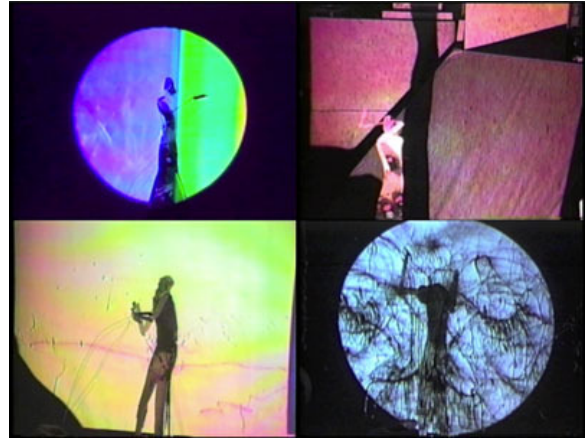

TRACY WILLIAMS, Ltd
521 WEST 23 STREET
NEW YORK, NY 10011
TELEPHONE: 212.229.2757
WWW.TRACYWILLIAMSLTD.COM

Tom Thayer, Puppetry video for performance, 2010, mixed media

FOR IMMEDIATE RELEASE:

Tom Thayer

Scenographic Play

13 January – 29 January 2011

TRACY WILLIAMS, Ltd. is pleased to announce *Tom Thayer: Scenographic Play*, featuring two evening performances followed by an exhibition of props, videos, and sculptures relating to the performances. This is Tom Thayer's first project with the gallery.

Using animation, puppetry, live performers, and music, Tom Thayer transports his audience to his curious and offbeat world. Thayer often layers unusual sound and visual collages to create phantasmagoric animations, employing obsolete audiovisual technologies and naïve art-making materials, such as construction paper, cardboard, and string. Recalling the 1970s "Learning by Discovery" education model where learning was thought to be incubated by posing abstract, ontological questions to children while submerging them in stimulating, brightly colored environments, Thayer's work intimates personal histories and fantasies while creating a universally engaging experience. With his collaborative performances, Thayer congregates students, artists, friends, and family members to participate in surreal games and musical and theatrical performances to explore "the creative power of collective action."

PERFORMANCES:

Thursday, January 13, 2011, 7:30 pm

Saturday, January 15, 2011, 7:30 pm

Tom Thayer is Professor of Painting, Drawing & Foundation and MFA Co-Director at City College of New York. Recent projects include: Dave Miko and Tom Thayer: *New World Pig*, The Kitchen, New York, NY: January 7 – March 5, 2011; *Betwixt & Between*, ARTSPACE, New Haven, CT, *Keith Connolly and Tom Thayer*, Bard College, Annandale-on-Hudson, NY, *Knight's Move*, SculptureCenter, Long Island City, NY; *Incohesive Listening + Centerless Portrayal*, SculptureCenter, Long Island City, NY.